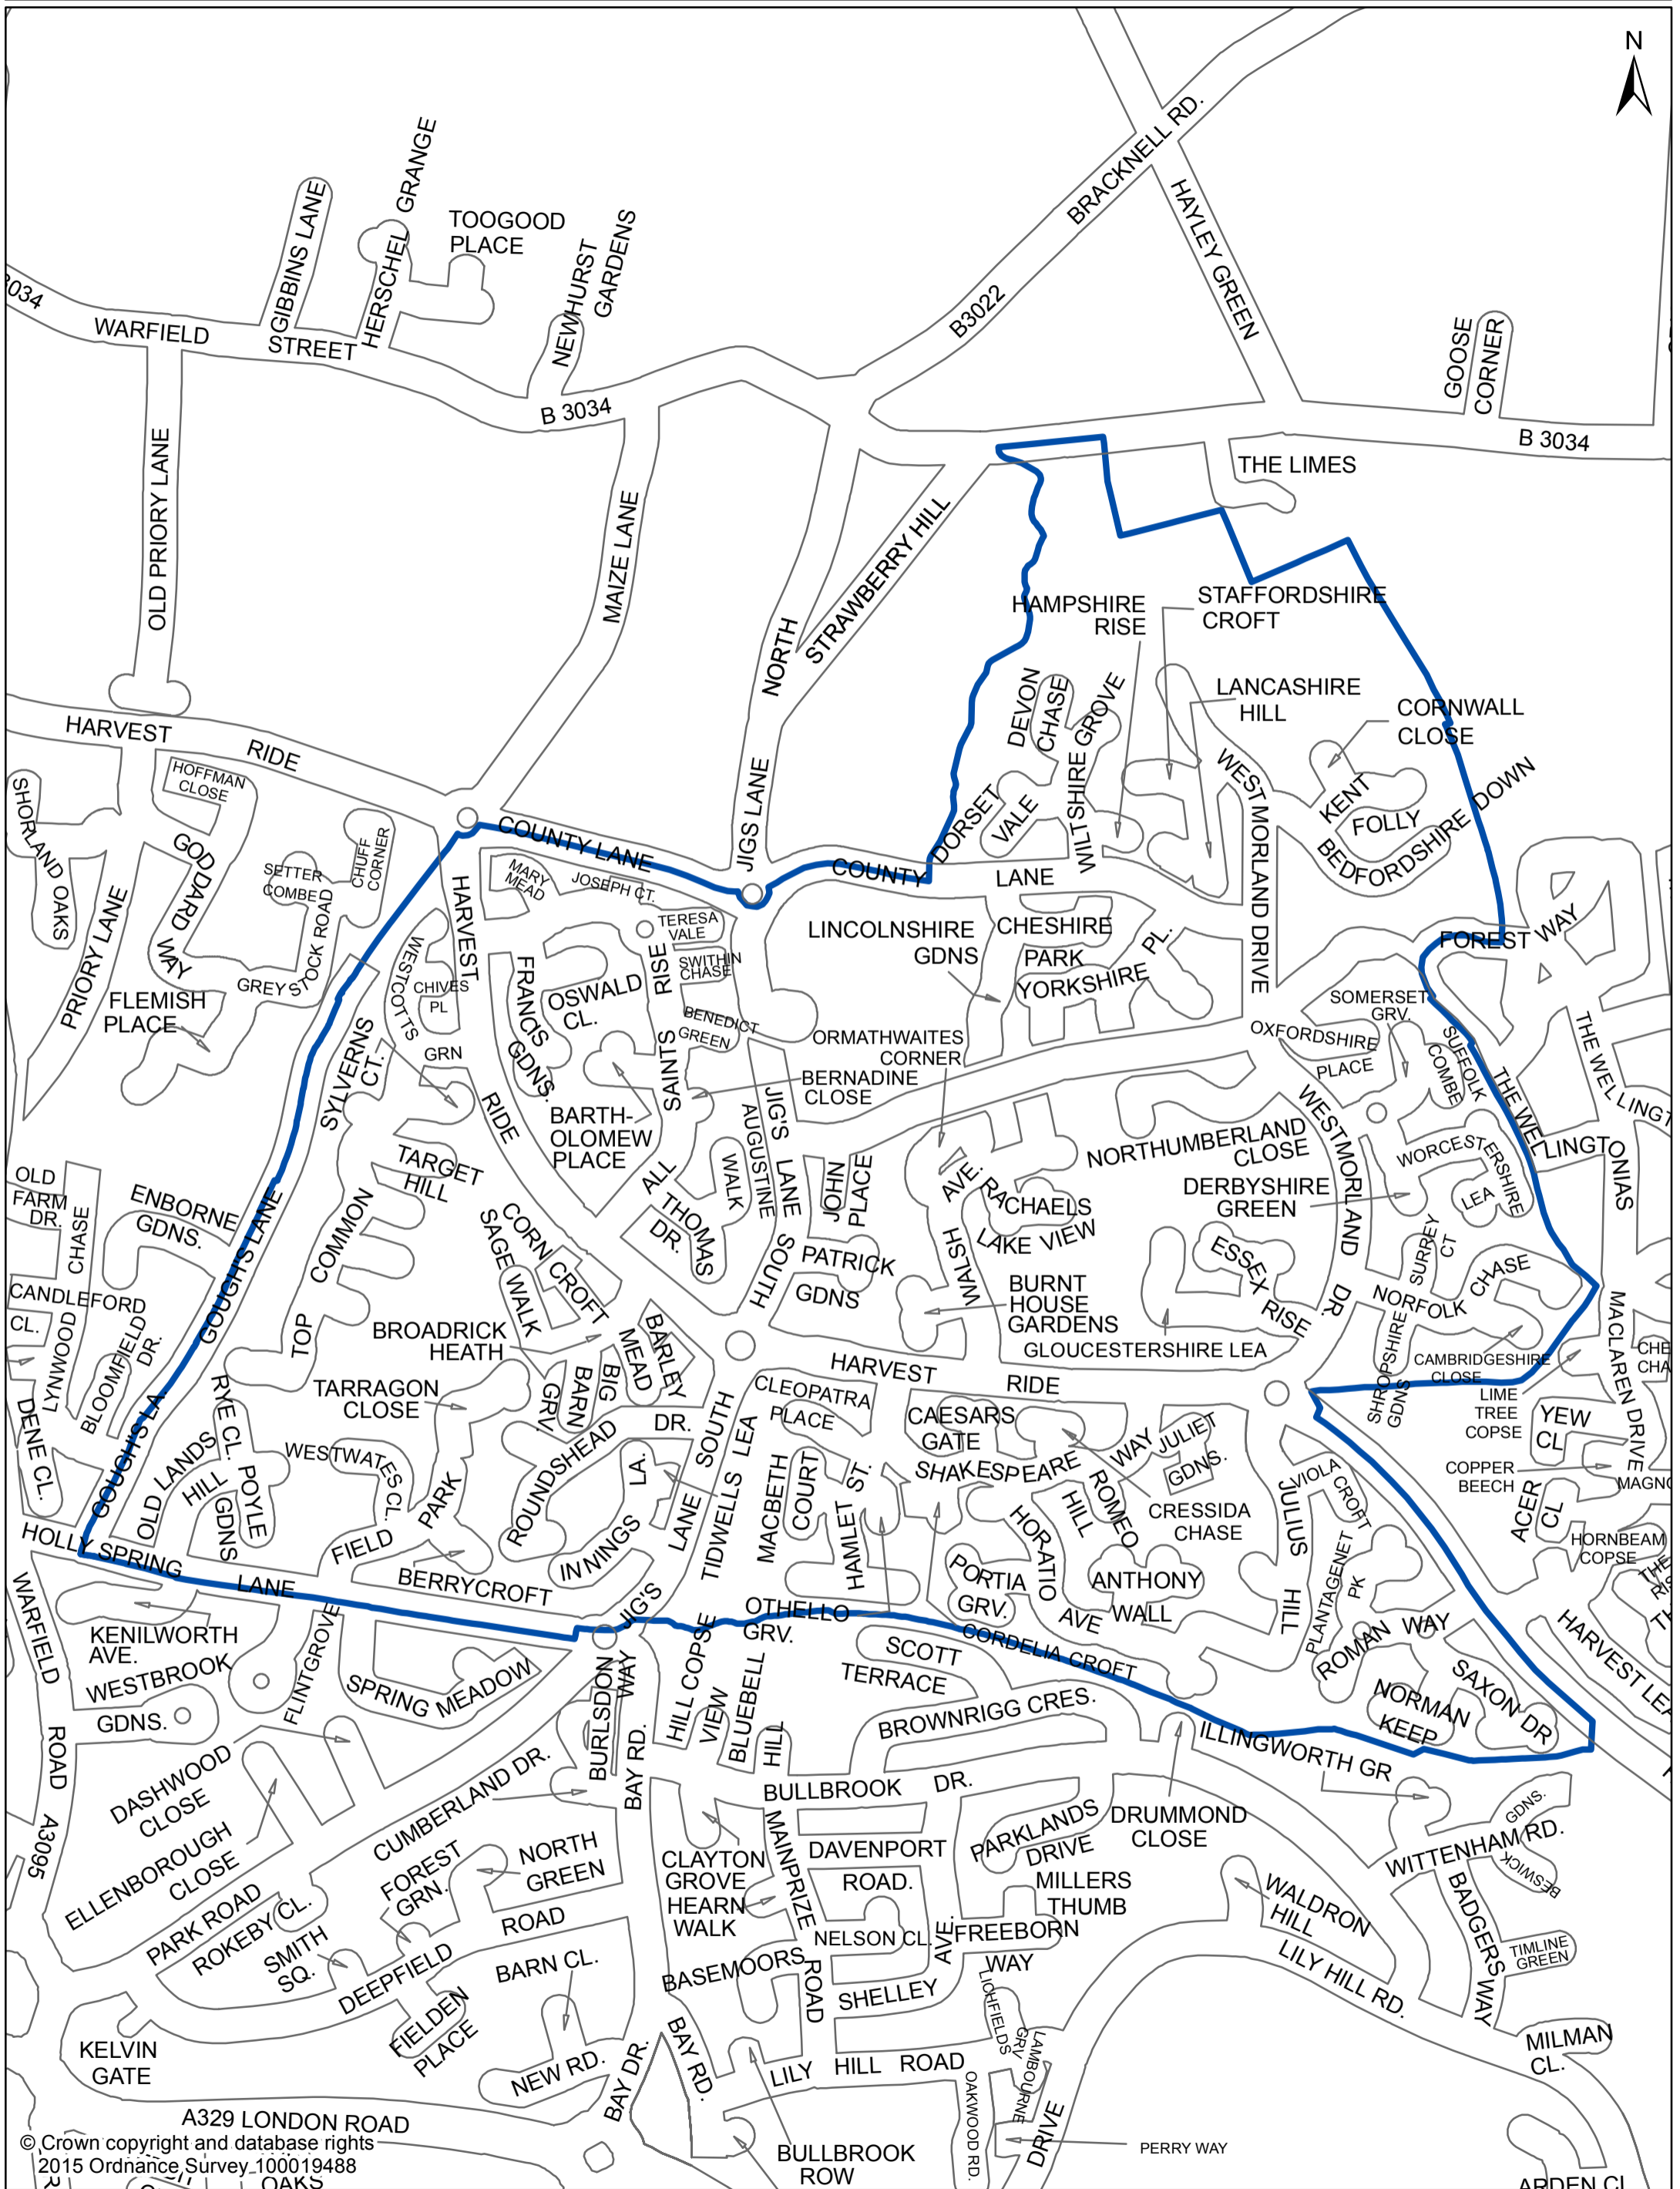

# Parish Ward Street Map: Whitegrove Parish Ward

© Crown copyright and database rights  
2015 Ordnance Survey 100019488

Map Produced 26th February 2015

### Legend

- Parish Ward
- BFC Borough Boundary