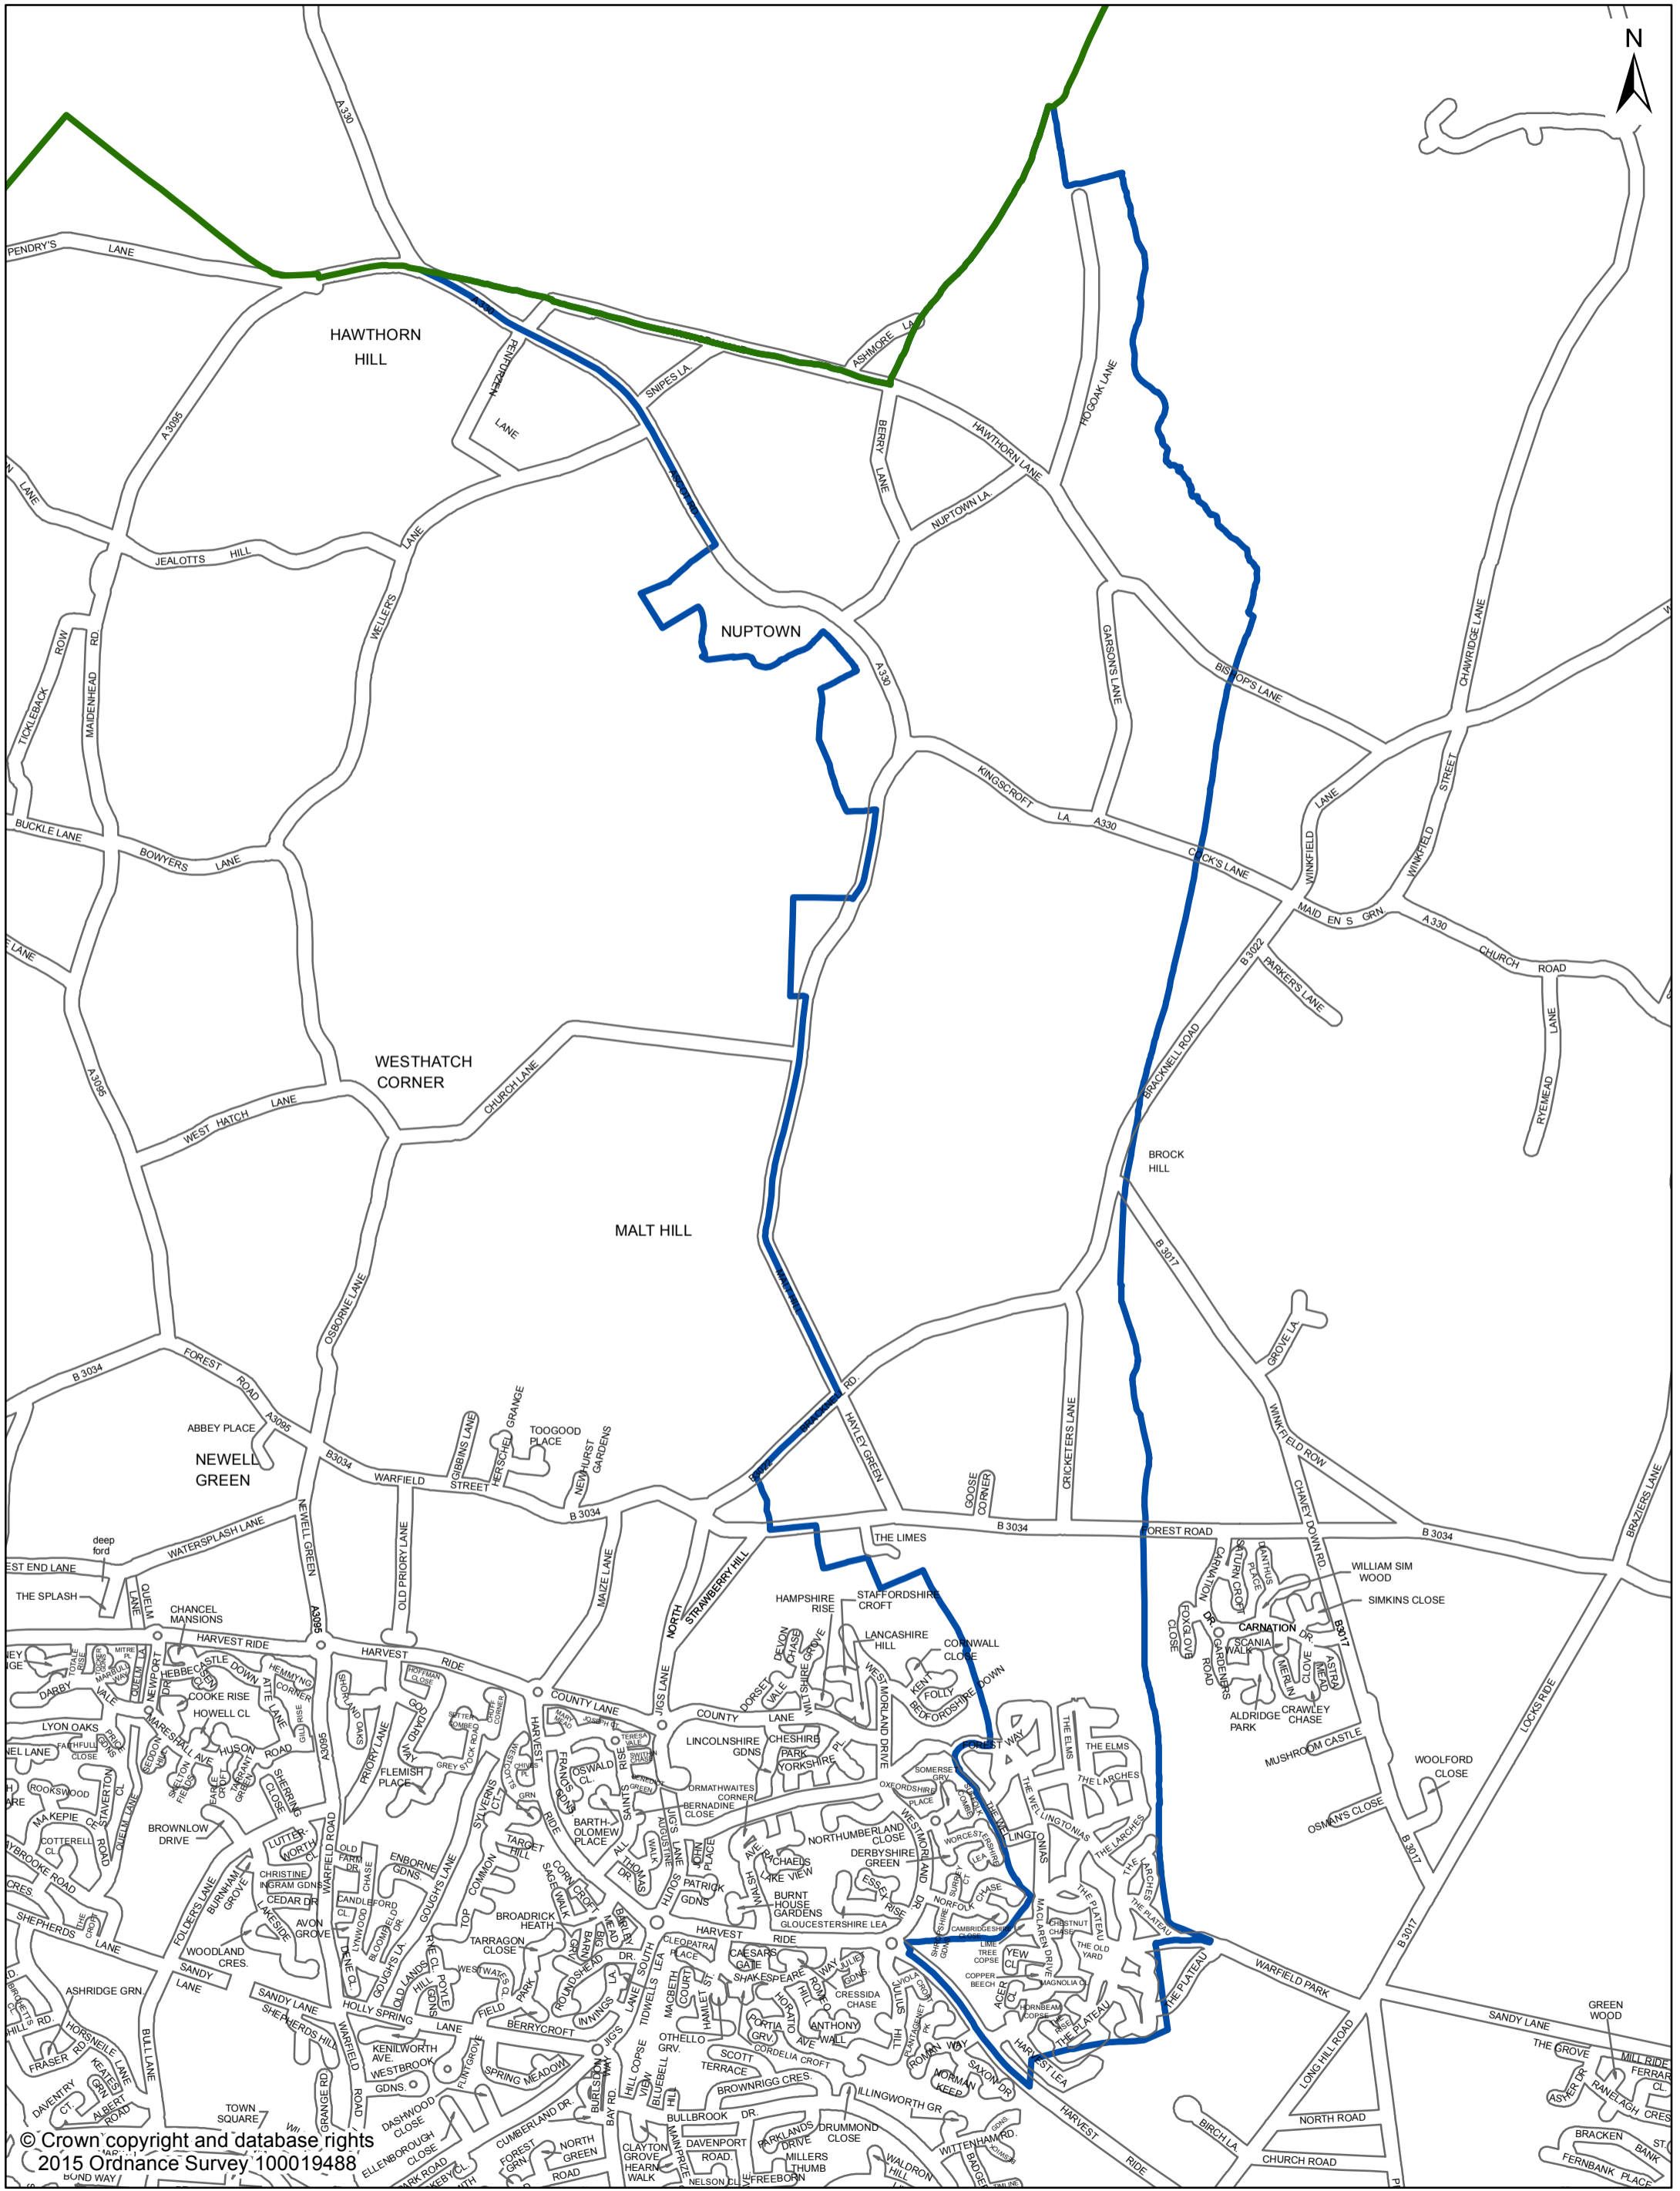

# Parish Ward Street Map: Warfield Park Parish Ward

© Crown copyright and database rights  
 2015 Ordnance Survey 100019488

Map Produced 26th February 2015

### Legend

- Parish Ward
- BFC Borough Boundary