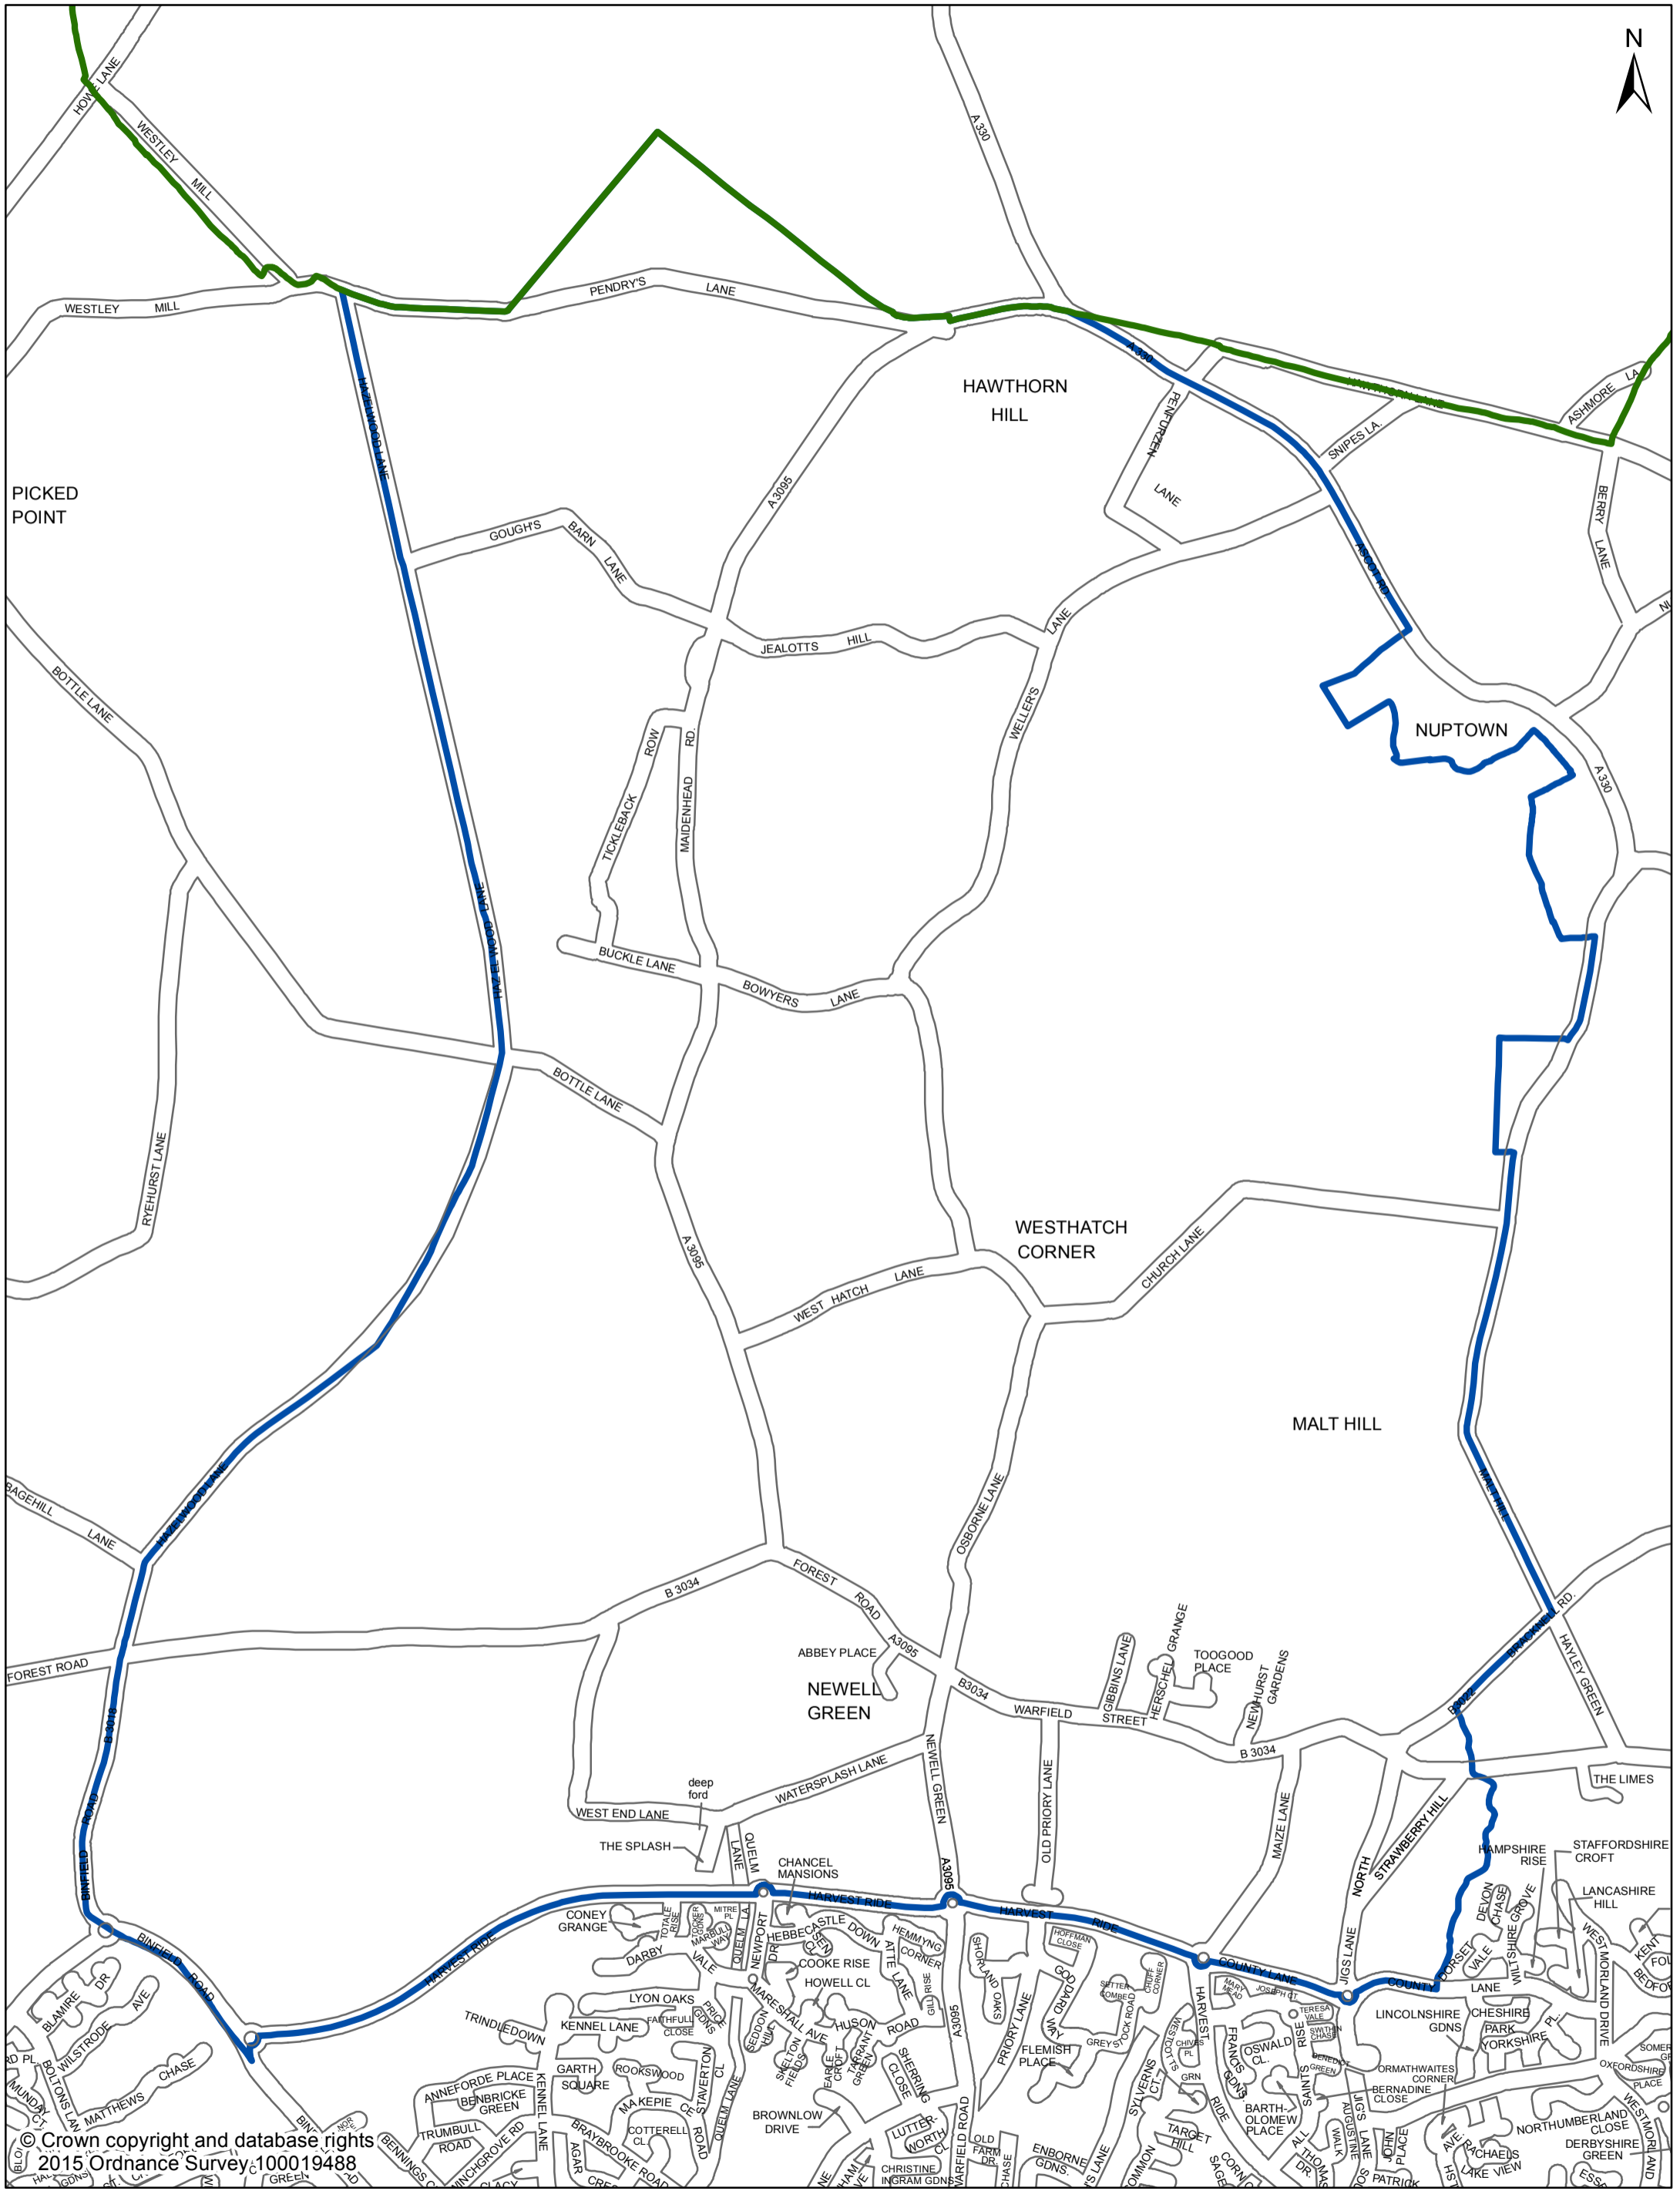

Parish Ward Street Map: St Michael's Parish Ward

© Crown copyright and database rights
2015 Ordnance Survey 100019488

Map Produced 26th February 2015

Legend

-  Parish Ward
-  BFC Borough Boundary