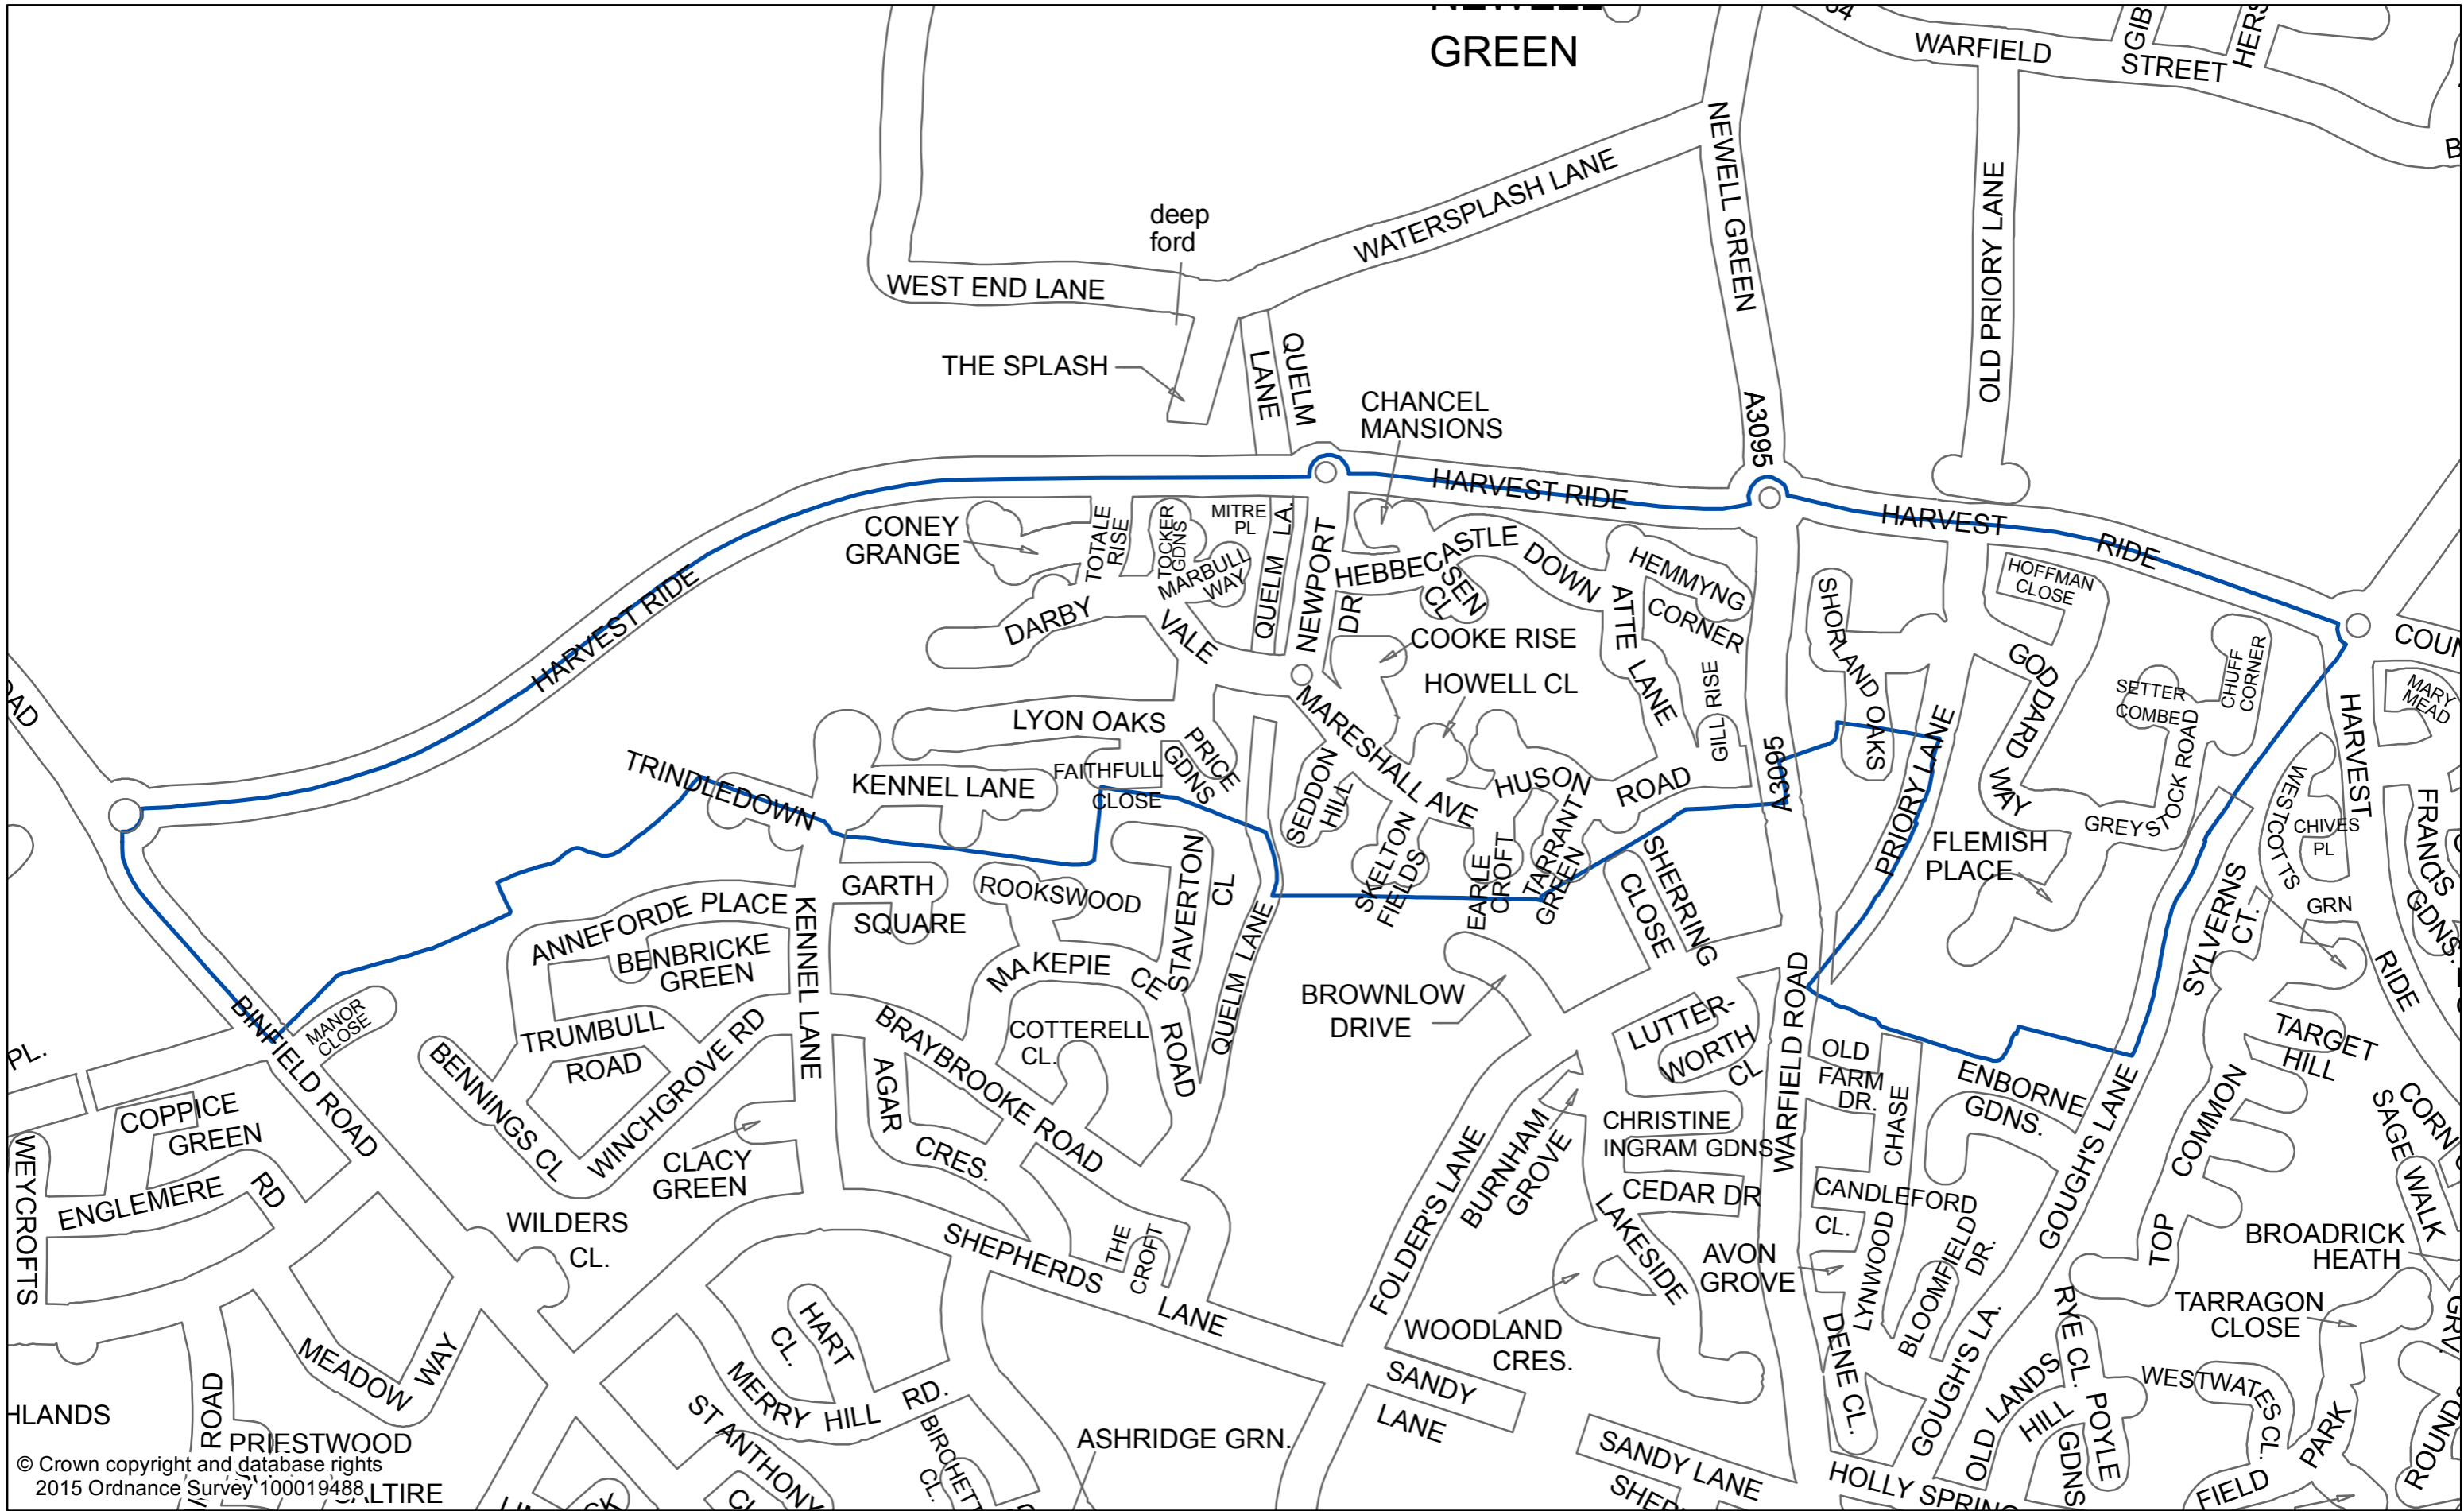

Parish Ward Street Map: Quelm Parish Ward

© Crown copyright and database rights  
2015 Ordnance Survey 100019488

Map Produced 26th February 2015

**Legend**

- Parish Ward
- BFC Borough Boundary