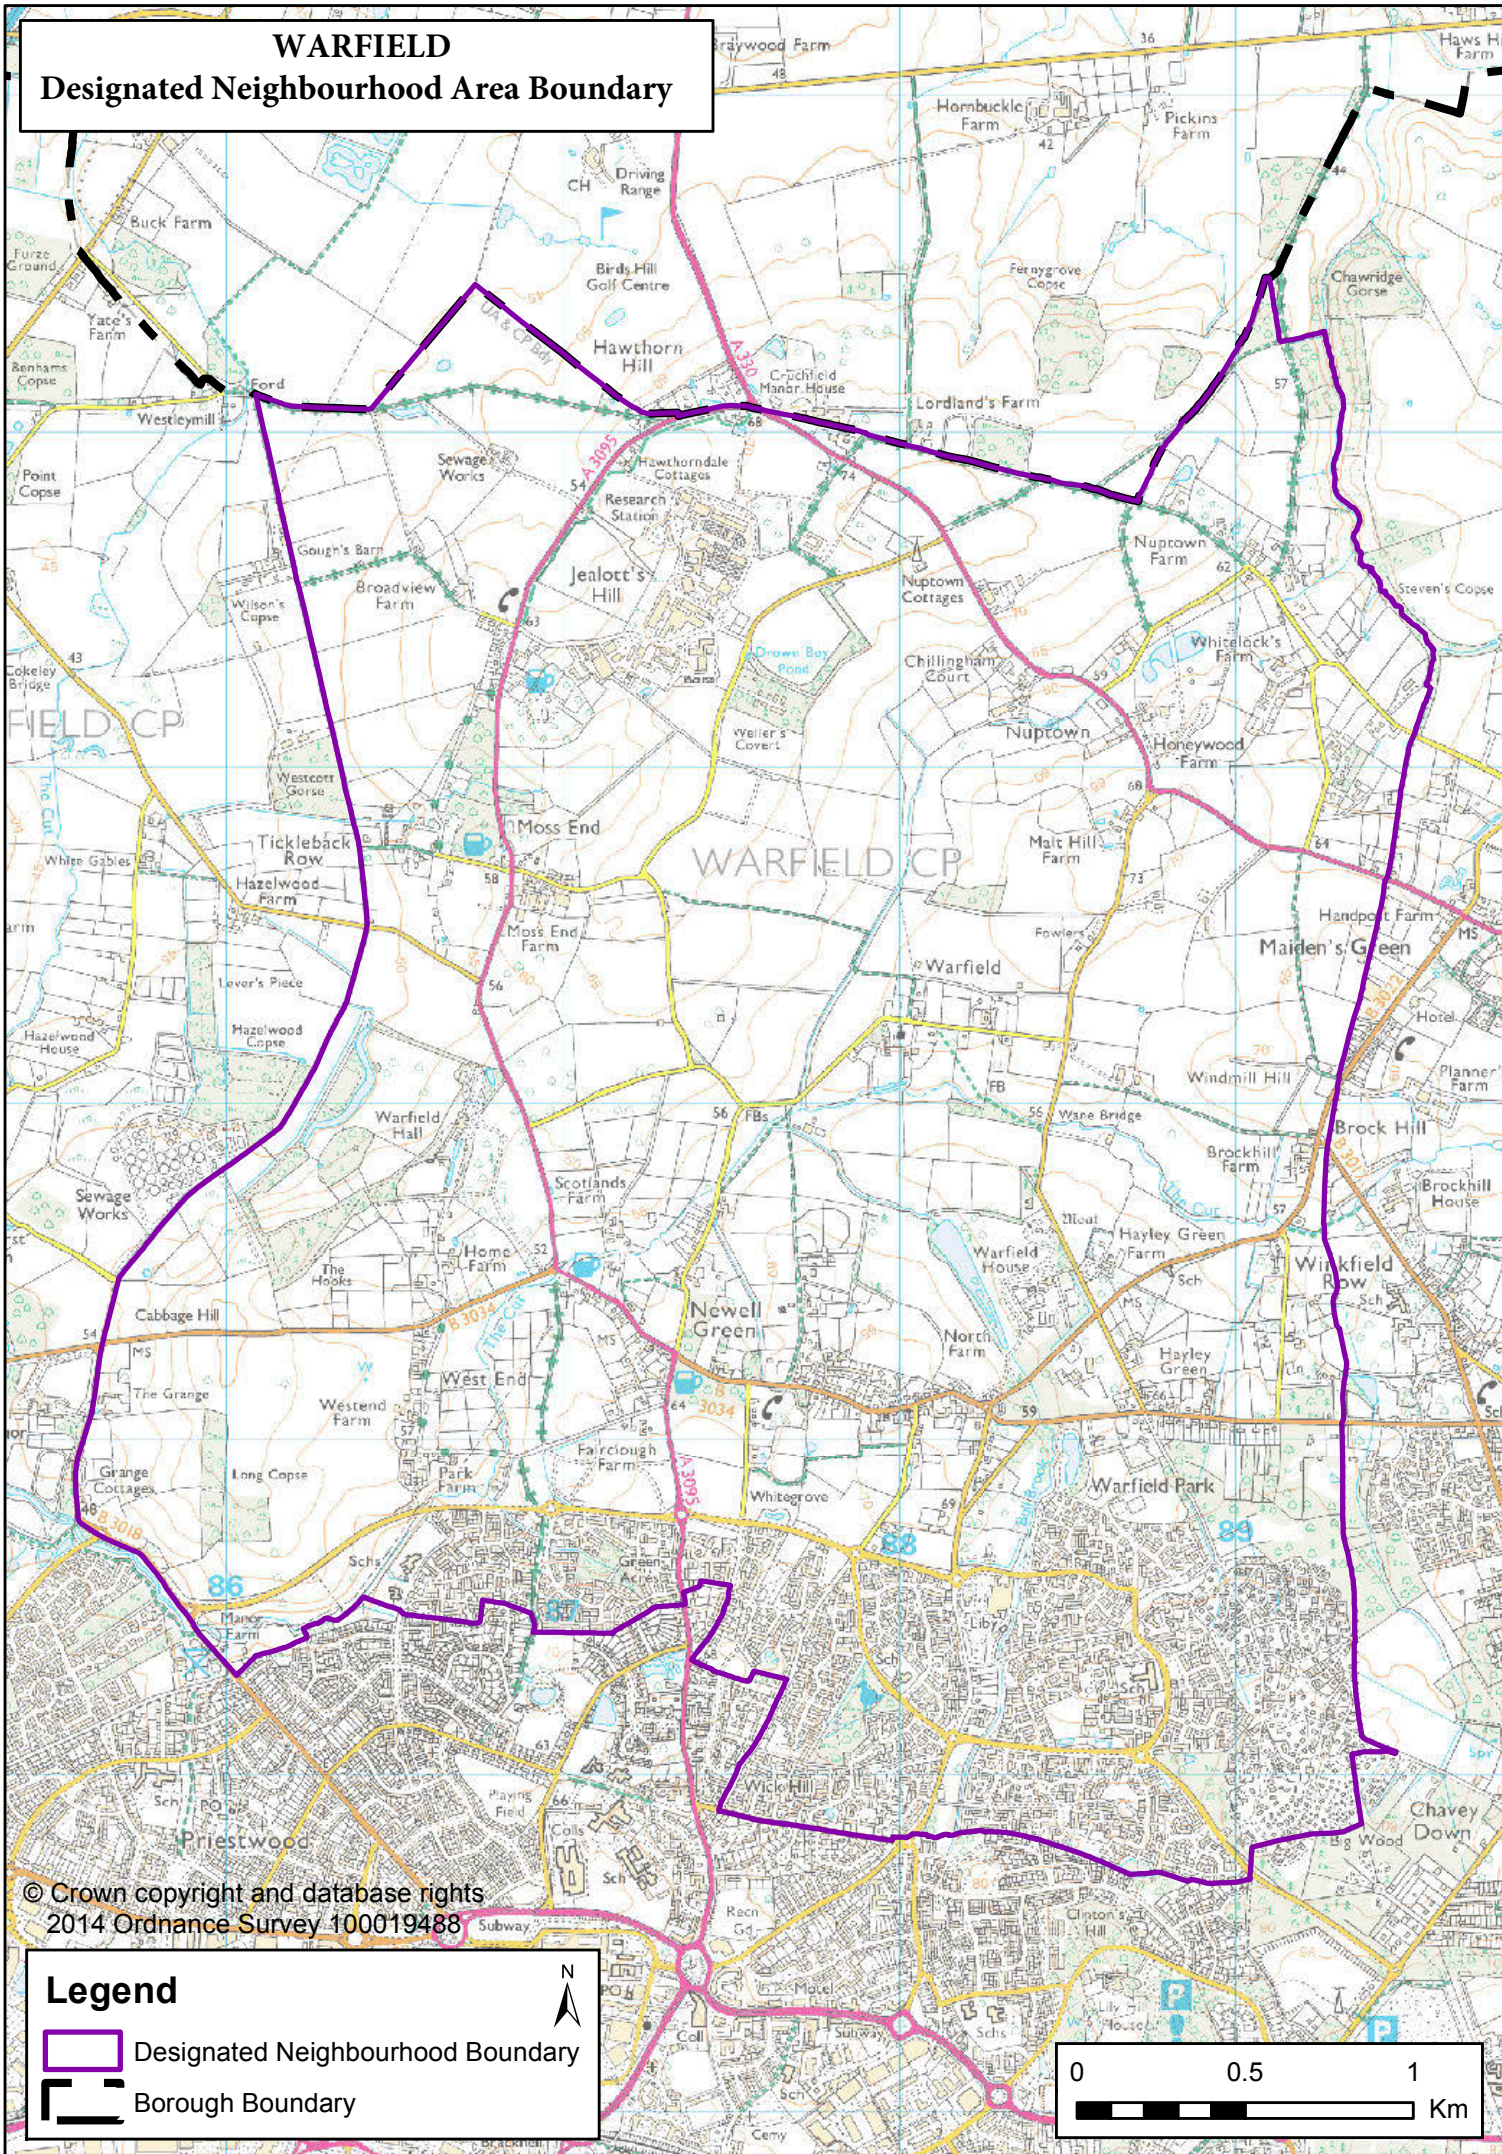

# WARFIELD

## Designated Neighbourhood Area Boundary

© Crown copyright and database rights  
2014 Ordnance Survey 100019488

**Legend**

-  Designated Neighbourhood Boundary
-  Borough Boundary